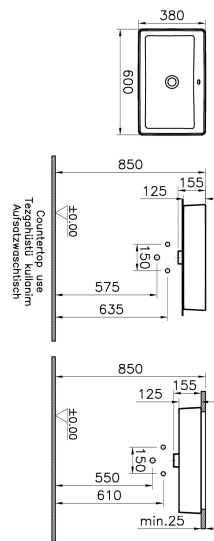

Name	Nuo Square Countertop Bowl
Collection	Nuo
Height	155
Width	600
Depth	380
Brand	VitrA
Finish	Standard
Overflow Hole	With Overflow
Tap Hole Options	No tap hole
Designer	VitrA Design Team
Colour	White

Product Code: 7434B003-0012

Description

VitrA reserves the right to make changes in products and technical details without prior notice.

All drawings contain the necessary measurements which are subject to standard tolerances. For exact measurements, in particular for customized installation scenarios, it can only be taken from the finished ceramic product.