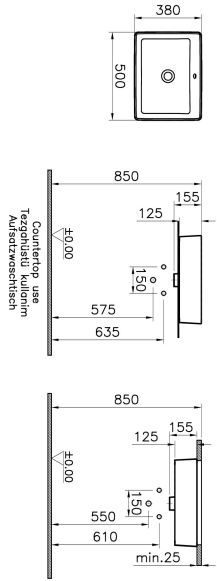

Name	Nuo Square Countertop Bowl
Collection	Nuo
Height	155
Width	500
Depth	380
Brand	VitrA
Finish	Standard
Overflow Hole	With Overflow
Colour	White
Designer	VitrA Design Team
Tap Hole Options	No tap hole

## Description

VitrA reserves the right to make changes in products and technical details without prior notice.  
 All drawings contain the necessary measurements which are subject to standard tolerances. For exact measurements, in particular for customized installation scenarios, it can only be taken from the finished ceramic product.