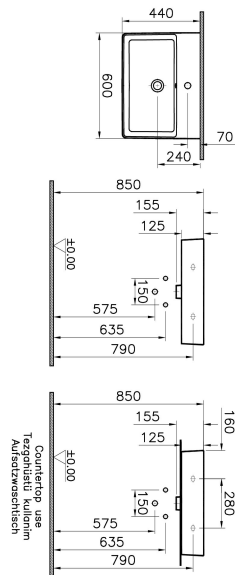

Name	Nuo Washbasin
Collection	Nuo
Height	155
Width	600
Depth	440
Brand	VitrA
Finish	Standard
Syphon	Syphon Not Included
Overflow Hole	With Overflow
Tap Hole Options	Single Tap Hole
Colour	White
Designer	VitrA Design Team

Product Code: 7432B003-0001

## Description

VitrA reserves the right to make changes in products and technical details without prior notice.

All drawings contain the necessary measurements which are subject to standard tolerances. For exact measurements, in particular for customized installation scenarios, it can only be taken from the finished ceramic product.