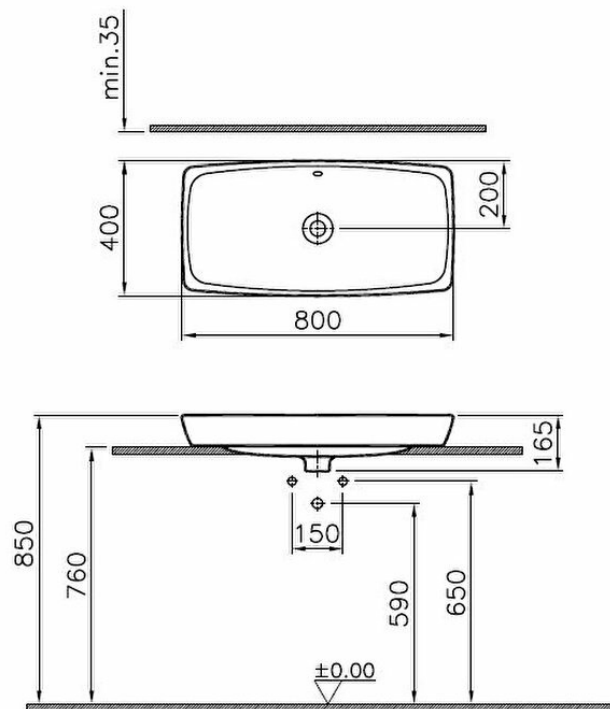

Name Metropole Counter Basin 80cm-White

Collection Metropole

Height (mm) 165

Width (mm) 795

Depth (mm) 400

Color White

Designer Noa

Tap Hole Options No tap hole

Awards Good Design, IF Design, Plus X

Brand VitrA

Finish Hygiene

Overflow Hole With Overflow

Product code: 5669B003-0012

Description

All drawings contain the necessary measurements which are subject to standard tolerances.

For exact measurements, in particular for customized installation scenarios, it can only be taken from the finished ceramic product.