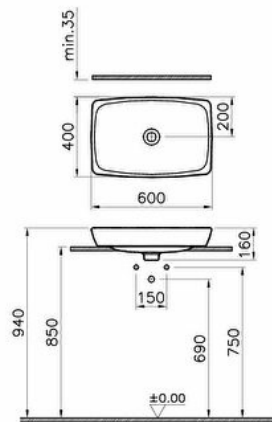

Name Metropole Counter Basin 60cm-White

Collection Metropole

Height (mm) 165

Width (mm) 600

Depth (mm) 400

Color White

Designer Noa

Tap Hole Options No tap hole

Awards Good Design, IF Design, Plus X

Brand VitrA

Finish Hygiene

Overflow Hole Without Overflow

Syphon Syphon Not Included

Product code: 5668B003-0016

## Description

All drawings contain the necessary measurements which are subject to standard tolerances.

For exact measurements, in particular for customized installation scenarios, it can only be taken from the finished ceramic product.