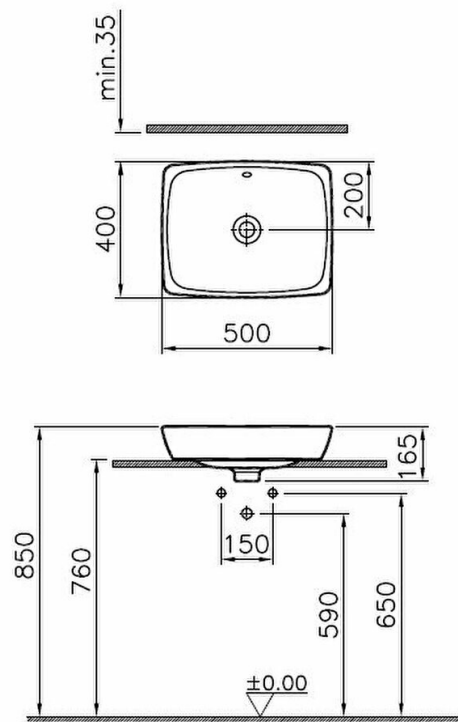

Name Metropole Counter Basin 50cm-White

Collection Metropole

Height (mm) 165

Width (mm) 500

Depth (mm) 400

Color White

Designer Noa

Tap Hole Options No tap hole

Awards Good Design, IF Design, Plus X

Brand VitrA

Finish Hygiene

Overflow Hole With Overflow

Product code: 5667B003-0012

Description

All drawings contain the necessary measurements which are subject to standard tolerances.

For exact measurements, in particular for customized installation scenarios, it can only be taken from the finished ceramic product.