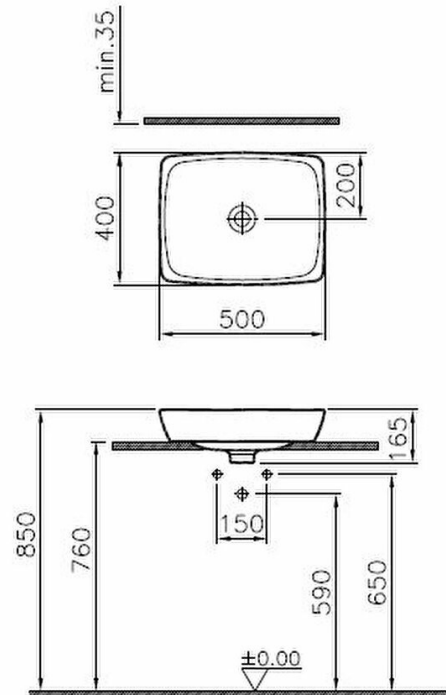

Name Metropole Counter Basin 50cm-White

Collection Metropole

Height (mm) 165

Width (mm) 500

Depth (mm) 400

Color White

Designer Noa

Tap Hole Options No tap hole

Awards Good Design, IF Design, Plus X

Brand VitrA

Finish Hygiene

Overflow Hole Without Overflow

Syphon Syphon Not Included

Product code: 5667B003-0016

Description

All drawings contain the necessary measurements which are subject to standard tolerances.

For exact measurements, in particular for customized installation scenarios, it can only be taken from the finished ceramic product.