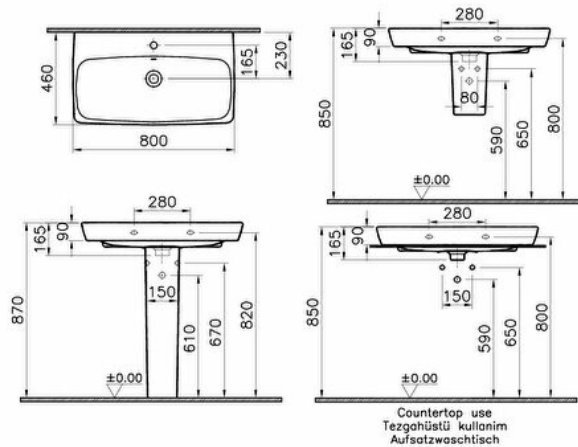

Name	Metropole Washbasin 80cm-White
Collection	Metropole
Height (mm)	165
Width (mm)	800
Depth (mm)	460
Color	White
Designer	Noa
Awards	Good Design, IF Design, Plus X
Tap Hole Options	Single Tap Hole
Brand	VitrA
Finish	Hygiene
Overflow Hole	Without Overflow

Product code: 5663B003-0937

Description

All drawings contain the necessary measurements which are subject to standard tolerances.

For exact measurements, in particular for customized installation scenarios, it can only be taken from the finished ceramic product.