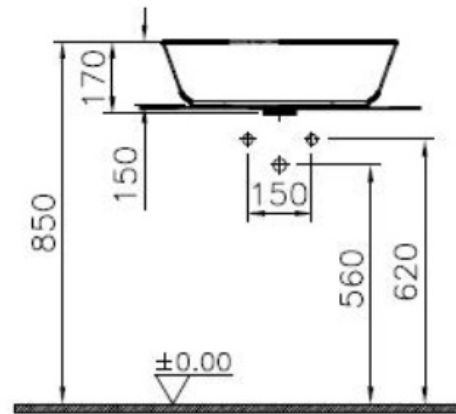

VitrA

Description "Geo Oval Bowl 55 cm, oval bowl, with tap hole, with overflow hole"

Code 7428B003-0001
Tap Hole Option One Tap Hole
Shape Oval
Countertop Usage Suitable
Overflow Hole With Hole
Dimensions 55
Colour White

Countertop use
Tezgahüstü kullanım
Aufsatzwaschtisch