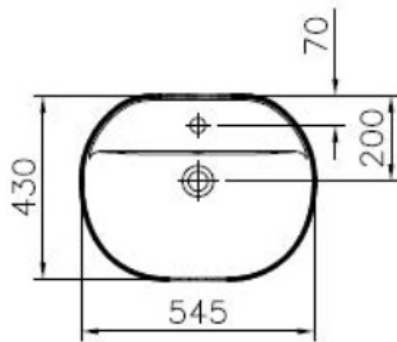

VitrA

Description "Geo Oval Bowl 55 cm, oval bowl, with tap hole, with overflow hole"

Code 7428B003-0001
Tap Hole Option One Tap Hole
Shape Oval
Countertop Usage Suitable
Overflow Hole With Hole
Dimensions 55
Colour White

Countertop use
Tezgahüstü kullanım
Aufsatzwaschtisch