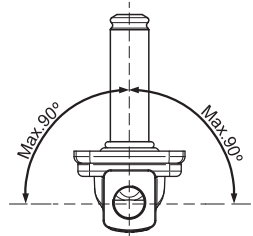

Installation guide
Solenoid valve
Type EV251B

032R9279

032R9279

1

2

3

4

5