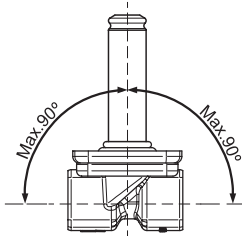

Installation guide
Solenoid valve
Type EV251B

032R9279

032R9279

1

2

3

4

5