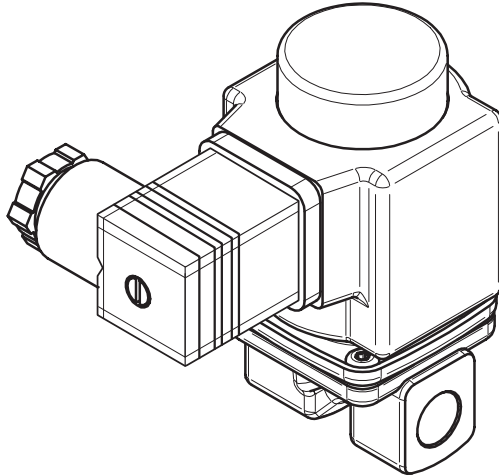

Installation guide
Solenoid valve
Type EV251B

032R9279

032R9279

1

2

3

4

5