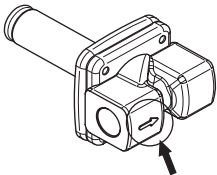

Installation guide
Solenoid valve
Type EV251B

032R9279

032R9279

1

2

3

4

5