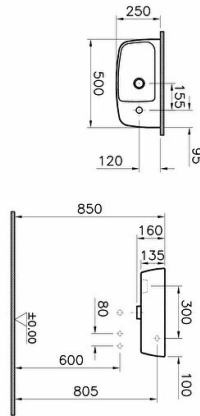

Name Shift Comp. Basin 50cm-White

Collection Shift  
Height (mm) 160  
Width (mm) 500  
Depth (mm) 250  
Color White  
Designer VitrA Design Team  
Certificate CE, UKCA  
Tap Hole Options Single Tap Hole - Right  
Brand VitrA  
Finish Hygiene  
Overflow Hole With Overflow

## Description

All drawings contain the necessary measurements which are subject to standard tolerances.

For exact measurements, in particular for customized installation scenarios, it can only be taken from the finished ceramic product.