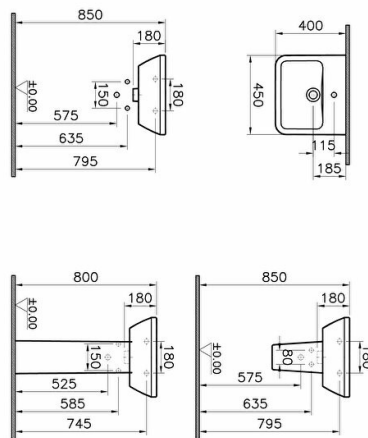

Name Integra Washbasin 45cm-White

Collection	Integra
Height (mm)	180
Width (mm)	450
Depth (mm)	400
Color	White
Designer	VitrA Design Team
Tap Hole Options	Single Tap Hole
Brand	VitrA
Finish	Hygiene
Overflow Hole	With Overflow

Product code: 7047B003-0001

Description

All drawings contain the necessary measurements which are subject to standard tolerances.

For exact measurements, in particular for customized installation scenarios, it can only be taken from the finished ceramic product.