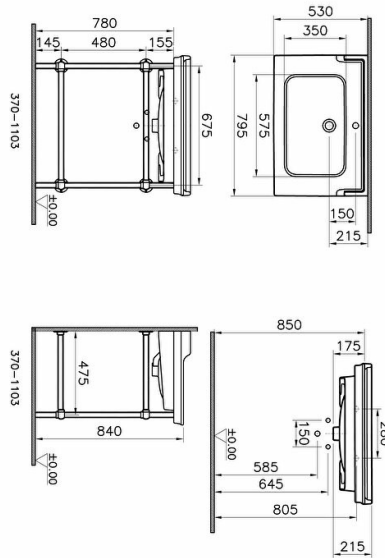

Name	Valarte Washbasin 80cm-White
Collection	Valarte
Height (mm)	215
Width (mm)	795
Depth (mm)	530
Color	White
Designer	VitrA Design Team
Awards	Good Design
Tap Hole Options	Single Tap Hole
Brand	VitrA
Finish	Hygiene
Overflow Hole	With Overflow

Product code: 7802B003-6173

## Description

All drawings contain the necessary measurements which are subject to standard tolerances.

For exact measurements, in particular for customized installation scenarios, it can only be taken from the finished ceramic product.