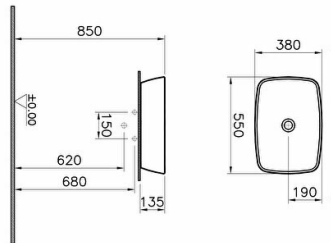

Name Shift Bowl Basin 55cm-White

Collection	Shift
Height (mm)	135
Width (mm)	550
Depth (mm)	380
Color	White
Designer	VitrA Design Team
Tap Hole Options	No tap hole
Brand	VitrA
Finish	Hygiene
Overflow Hole	Without Overflow
Syphon	Syphon Not Included

Product code: 7075B003-0016

Description

All drawings contain the necessary measurements which are subject to standard tolerances.

For exact measurements, in particular for customized installation scenarios, it can only be taken from the finished ceramic product.