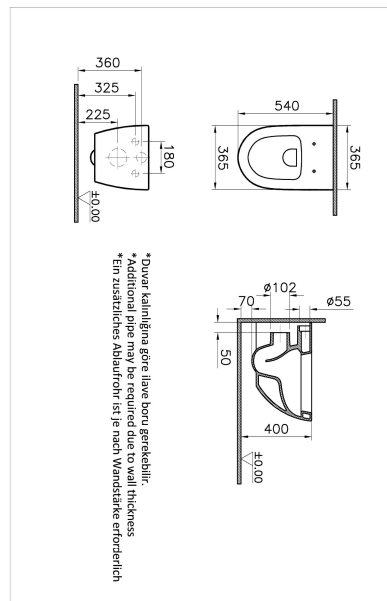

Name	Sento Wall Hung WC
Collection	Sento
Color	White
Designer	VitrA Design Team
Size	54 cm
Matching Brassware	No
Bidet pipe access	Without Bidet Function
Certificate	CE
Certificate	EPD
Segments	Middle

## Description

Without Bidet Function, 54cm, White

VitrA reserves the right to make changes in products and technical details without prior notice.

All drawings contain the necessary measurements which are subject to standard tolerances. For exact measurements, in particular for customized installation scenarios, it can only be taken from the finished ceramic product.