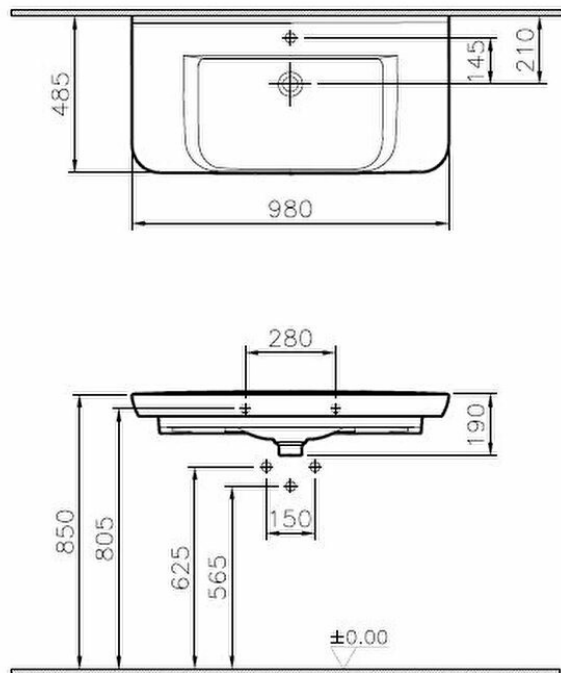

Name Sento Washbasin 100cm-White

Collection Sento

Height (mm) 190

Width (mm) 980

Depth (mm) 485

Color White

Designer VitrA Design Team

Awards Good Design, IF Design

Tap Hole Options Single Tap Hole

Brand VitrA

Finish Hygiene

Overflow Hole With Overflow

Product code: 5948B003-0001

## Description

All drawings contain the necessary measurements which are subject to standard tolerances.

For exact measurements, in particular for customized installation scenarios, it can only be taken from the finished ceramic product.