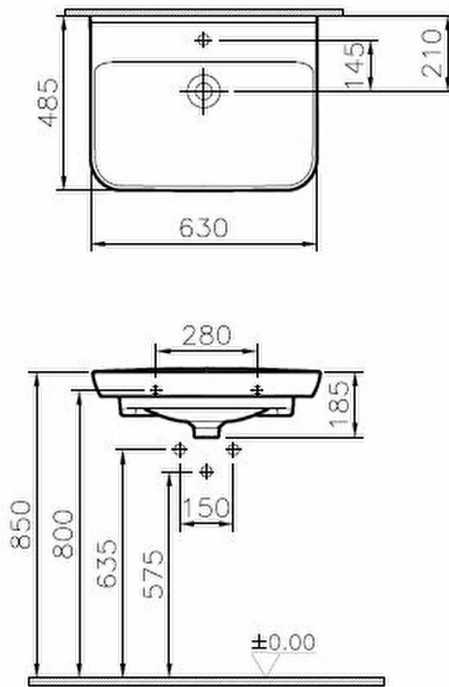

Name Sento Washbasin 65cm-White

Collection Sento

Height (mm) 190

Width (mm) 630

Depth (mm) 485

Color White

Designer VitrA Design Team

Awards Good Design, IF Design

Tap Hole Options Single Tap Hole

Brand VitrA

Finish Hygiene

Overflow Hole With Overflow

Product code: 5946B003-0001

Description

All drawings contain the necessary measurements which are subject to standard tolerances.

For exact measurements, in particular for customized installation scenarios, it can only be taken from the finished ceramic product.