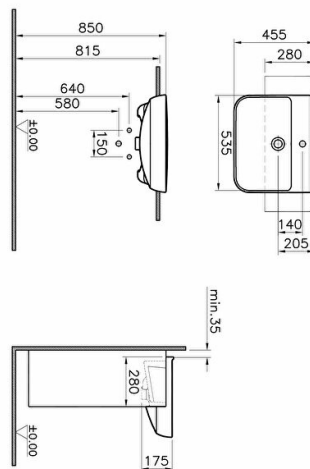

Name Sento Semi-rec. Basin 54cm-White

Collection Sento

Height (mm) 175

Width (mm) 535

Depth (mm) 455

Color White

Designer VitrA Design Team

Awards Good Design, IF Design

Tap Hole Options Single Tap Hole

Brand VitrA

Finish Hygiene

Overflow Hole With Overflow

Product code: 5637B003-0001

Description

All drawings contain the necessary measurements which are subject to standard tolerances.

For exact measurements, in particular for customized installation scenarios, it can only be taken from the finished ceramic product.