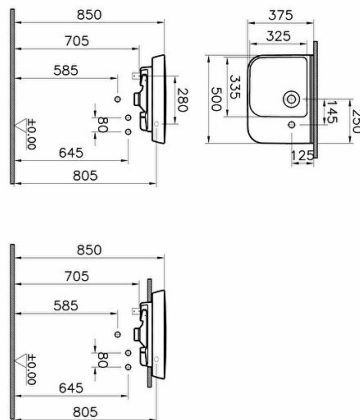

Name Sento Washbasin 50cm-White

Collection Sento

Height (mm) 170

Width (mm) 500

Depth (mm) 380

Color White

Designer VitrA Design Team

Awards Good Design, IF Design

Tap Hole Options Single Tap Hole - Right

Brand VitrA

Finish Hygiene

Overflow Hole With Overflow

Product code: 5945B003-0029

Description

All drawings contain the necessary measurements which are subject to standard tolerances.

For exact measurements, in particular for customized installation scenarios, it can only be taken from the finished ceramic product.