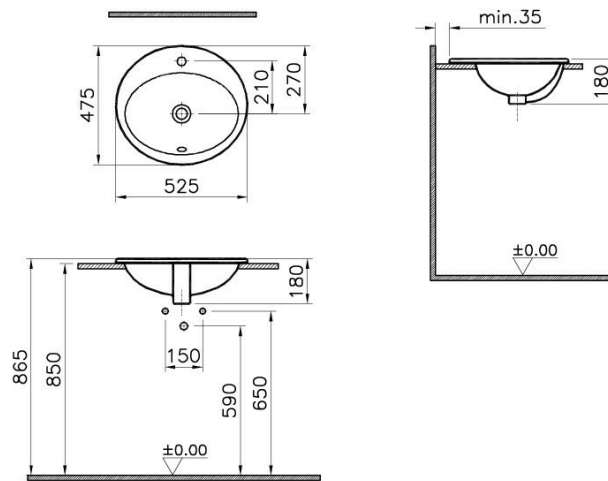

Name	S20 Countertop Washbasin
Collection	S20
Color	White
Designer	NOA
Size	53
Tap Hole Options	With Tap Hole
Shape	Oval
Countertop Usage	Suitable
Overflow Hole	Yes
Certificate	NF
Certificate	CE
Certificate	EPD
Segments	Middle-lower

Product Code: 5468B003-0001

Description

With Tap Hole, With Overflow Hole, 53 cm, White

VitrA reserves the right to make changes in products and technical details without prior notice.

All drawings contain the necessary measurements which are subject to standard tolerances. For exact measurements, in particular for customized installation scenarios, it can only be taken from the finished ceramic product.