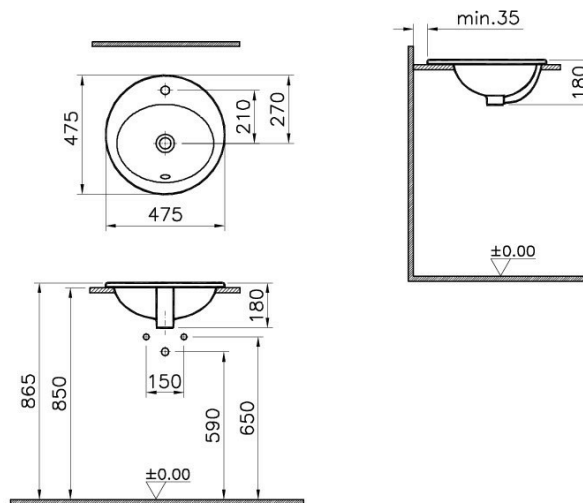

Name	S20 Countertop Washbasin
Collection	S20
Color	White
Designer	NOA
Size	48
Tap Hole Options	With Tap Hole
Shape	Round
Countertop Usage	Suitable
Overflow Hole	Yes
Certificate	CE
Certificate	EPD
Segments	Middle-lower

Product Code: 5467B003-0001

Description

With Tap Hole, With Overflow Hole, 48 cm, White

VitrA reserves the right to make changes in products and technical details without prior notice.

All drawings contain the necessary measurements which are subject to standard tolerances. For exact measurements, in particular for customized installation scenarios, it can only be taken from the finished ceramic product.