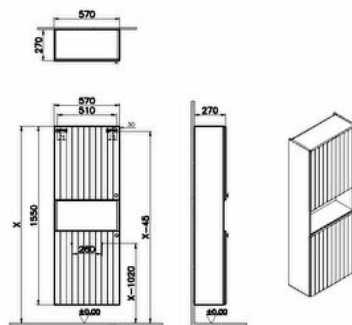

Name Root Groove, Tall unit, 55 cm, compact,short

Collection	Root Groove
Height (mm)	155
Width (mm)	55
Depth (mm)	25
Color	Matt Dark Blue
Designer	VitrA Design Team
Grip	Black Button Handle
Guarantee	2 year
Assembly	Wall hung
Body Color	Matt dark blue
Lighting	No
Finish-Front	PVC
Brand	VitrA
Finish	PVC
Soft close	Yes
Finish-Body	PVC
Cabinet Type	Short depth,short
Include basin code	

Product code: 69112

Description

All drawings contain the necessary measurements which are subject to standard tolerances.

For exact measurements, in particular for customized installation scenarios, it can only be taken from the finished ceramic product.