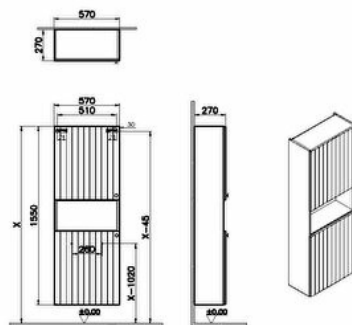

Name Root Groove, Tall unit, 55 cm, compact,short

Collection	Root Groove
Height (mm)	155
Width (mm)	55
Depth (mm)	25
Designer	VitrA Design Team
Grip	Black Button Handle
Guarantee	2 year
Assembly	Wall hung
Color	Matt white
Body Color	Matt White
Lighting	No
Finish-Front	PVC
Brand	VitrA
Finish	PVC
Soft close	Yes
Finish-Body	PVC
Cabinet Type	Short depth,short
Include basin code	

Product code: 69107

Description

All drawings contain the necessary measurements which are subject to standard tolerances.

For exact measurements, in particular for customized installation scenarios, it can only be taken from the finished ceramic product.