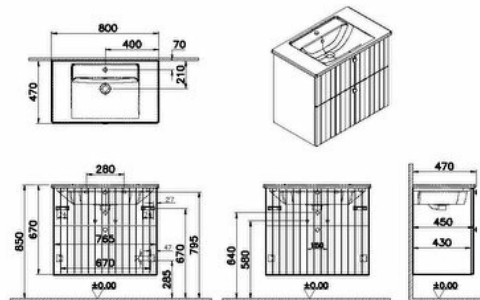

Name	Root Groove, Vanity unit, 80 cm,two drawers
Collection	Root Groove
Height (mm)	67
Width (mm)	80
Depth (mm)	46
Color	Matt Fiyord Green
Designer	VitrA Design Team
Tap Hole Options	1 Faucet Hole
Body Color	Matt fijord green
Grip	Black Button Handle
Washbasin Type	Ceramic vanity
Guarantee	2 year
Lighting	No
Assembly	Wall hung
Finish-Front	PVC
Washbasin colour	White
Syphon	Syphon Included
Brand	VitrA
Finish	PVC
Soft close	Yes
Syphon Cut-Out	Yes
Finish-Body	PVC
Tap Hole Side	Middle
Include basin code	7056B003-0001

## Description

Root Groove, Vanity unit, 80 ,two drawers

All drawings contain the necessary measurements which are subject to standard tolerances.

For exact measurements, in particular for customized installation scenarios, it can only be taken from the finished ceramic product.