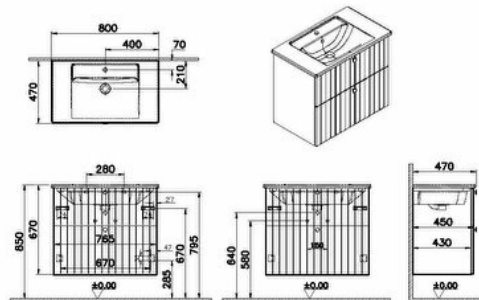

Name	Root Groove, Vanity unit, 80 cm,two drawers
Collection	Root Groove
Height (mm)	67
Width (mm)	80
Depth (mm)	46
Color	Matt Dark Blue
Designer	VitrA Design Team
Tap Hole Options	1 Faucet Hole
Body Color	Matt dark blue
Grip	Black Button Handle
Washbasin Type	Ceramic vanity
Guarantee	2 year
Lighting	No
Assembly	Wall hung
Finish-Front	PVC
Washbasin colour	White
Syphon	Syphon Included
Brand	VitrA
Finish	PVC
Soft close	Yes
Syphon Cut-Out	Yes
Finish-Body	PVC
Tap Hole Side	Middle
Include basin code	7056B003-0001

Product code: 69434

Description

Root Groove, Vanity unit, 80 ,two drawers

All drawings contain the necessary measurements which are subject to standard tolerances.

For exact measurements, in particular for customized installation scenarios, it can only be taken from the finished ceramic product.