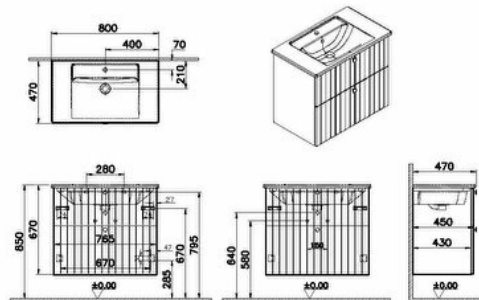

Name	Root Groove, Vanity unit, 80 cm,two drawers
Collection	Root Groove
Height (mm)	67
Width (mm)	80
Depth (mm)	46
Color	Matt white
Designer	VitrA Design Team
Tap Hole Options	1 Faucet Hole
Body Color	Matt White
Grip	Black Button Handle
Washbasin Type	Ceramic vanity
Guarantee	2 year
Lighting	No
Assembly	Wall hung
Finish-Front	PVC
Washbasin colour	White
Syphon	Syphon Included
Brand	VitrA
Finish	PVC
Soft close	Yes
Syphon Cut-Out	Yes
Finish-Body	PVC
Tap Hole Side	Middle
Include basin code	7056B003-0001

Product code: 69429

Description

Root Groove, Vanity unit, 80 ,two drawers

All drawings contain the necessary measurements which are subject to standard tolerances.

For exact measurements, in particular for customized installation scenarios, it can only be taken from the finished ceramic product.