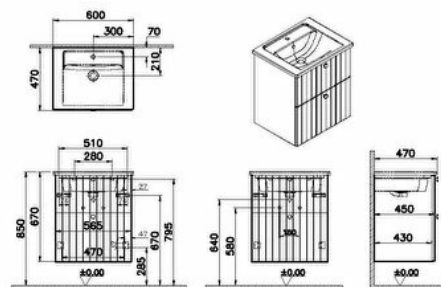

Name	Root Groove, Vanity unit, 60 cm,two drawers
Collection	Root Groove
Height (mm)	67
Width (mm)	60
Depth (mm)	46
Color	Matt Dark Blue
Designer	VitrA Design Team
Tap Hole Options	1 Faucet Hole
Body Color	Matt dark blue
Grip	Black Button Handle
Washbasin Type	Ceramic vanity
Guarantee	2 year
Lighting	No
Assembly	Wall hung
Finish-Front	PVC
Washbasin colour	White
Syphon	Syphon Included
Brand	VitrA
Finish	PVC
Soft close	Yes
Syphon Cut-Out	Yes
Finish-Body	PVC
Tap Hole Side	Middle
Include basin code	7055B003-0001

Product code: 69413

Description

Root Groove, Vanity unit, 60 ,two drawers

All drawings contain the necessary measurements which are subject to standard tolerances.

For exact measurements, in particular for customized installation scenarios, it can only be taken from the finished ceramic product.