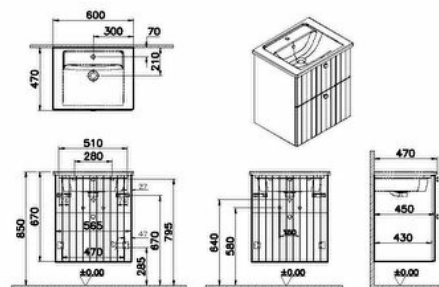

Name	Root Groove, Vanity unit, 60 cm,two drawers
Collection	Root Groove
Height (mm)	67
Width (mm)	60
Depth (mm)	46
Color	Matt white
Designer	VitrA Design Team
Tap Hole Options	1 Faucet Hole
Body Color	Matt White
Grip	Black Button Handle
Washbasin Type	Ceramic vanity
Guarantee	2 year
Lighting	No
Assembly	Wall hung
Finish-Front	PVC
Washbasin colour	White
Syphon	Syphon Included
Brand	VitrA
Finish	PVC
Soft close	Yes
Syphon Cut-Out	Yes
Finish-Body	PVC
Tap Hole Side	Middle
Include basin code	7055B003-0001

Product code: 69408

Description

Root Groove, Vanity unit, 60 ,two drawers

All drawings contain the necessary measurements which are subject to standard tolerances.

For exact measurements, in particular for customized installation scenarios, it can only be taken from the finished ceramic product.