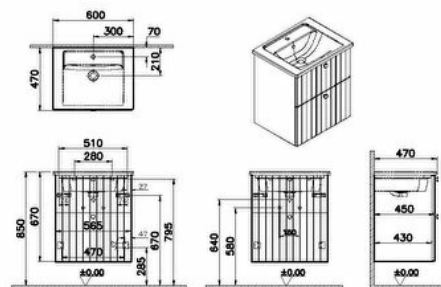

Name	Root Groove, Vanity unit, 60 cm,two drawers
Collection	Root Groove
Height (mm)	67
Width (mm)	60
Depth (mm)	46
Color	Matt Fiyord Green
Designer	VitrA Design Team
Tap Hole Options	1 Faucet Hole
Body Color	Matt fijord green
Grip	Black Button Handle
Washbasin Type	Ceramic vanity
Guarantee	2 year
Lighting	No
Assembly	Wall hung
Finish-Front	PVC
Washbasin colour	White
Syphon	Syphon Included
Brand	VitrA
Finish	PVC
Soft close	Yes
Syphon Cut-Out	Yes
Finish-Body	PVC
Tap Hole Side	Middle
Include basin code	7055B003-0001

Product code: 69411

Description

Root Groove, Vanity unit, 60 ,two drawers

All drawings contain the necessary measurements which are subject to standard tolerances.

For exact measurements, in particular for customized installation scenarios, it can only be taken from the finished ceramic product.