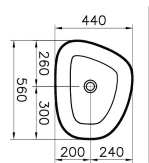

Name	Outline Bowl
Collection	Outline
Color	Matte Mink
Designer	VitrA Design Team
Size	56 cm
Tap Hole Options	No Tap Hole
Shape	Pebble
Countertop Usage	Suitable
Overflow Hole	No
Certificate	CE
Certificate	EPD
Segments	Upper

## Description

Without Tap Hole, Without Overflow Hole, 56 cm, Matte Mink

VitrA reserves the right to make changes in products and technical details without prior notice.

All drawings contain the necessary measurements which are subject to standard tolerances. For exact measurements, in particular for customized installation scenarios, it can only be taken from the finished ceramic product.