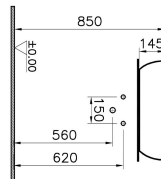

Name	Outline Bowl
Collection	Outline
Color	Matte Mink
Designer	VitrA Design Team
Size	56 cm
Tap Hole Options	No Tap Hole
Shape	Pebble
Countertop Usage	Suitable
Overflow Hole	No
Certificate	CE
Certificate	EPD
Segments	Upper

## Description

Without Tap Hole, Without Overflow Hole, 56 cm, Matte Mink

VitrA reserves the right to make changes in products and technical details without prior notice.

All drawings contain the necessary measurements which are subject to standard tolerances. For exact measurements, in particular for customized installation scenarios, it can only be taken from the finished ceramic product.