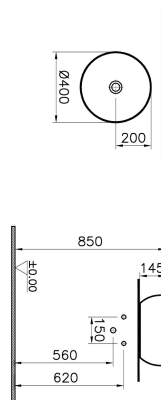

Name	Outline Bowl
Collection	Outline
Color	Matte Mink
Designer	VitrA Design Team
Size	40 cm
Tap Hole Options	No Tap Hole
Shape	Round
Countertop Usage	Suitable
Overflow Hole	No
Certificate	CE
Certificate	EPD
Segments	Upper

Product Code: 5992B450-0016

Description

Without Tap Hole, Without Overflow Hole, 40 cm, Matte Mink

VitrA reserves the right to make changes in products and technical details without prior notice.

All drawings contain the necessary measurements which are subject to standard tolerances. For exact measurements, in particular for customized installation scenarios, it can only be taken from the finished ceramic product.