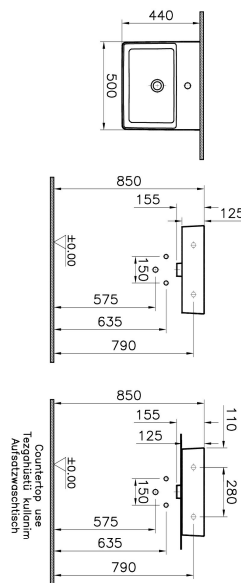

| | |
|------------------|---------------------|
| Name | Nuo Washbasin |
| Collection | Nuo |
| Height | 155 |
| Width | 500 |
| Depth | 440 |
| Brand | VitrA |
| Finish | Standard |
| Syphon | Syphon Not Included |
| Overflow Hole | With Overflow |
| Colour | White |
| Designer | VitrA Design Team |
| Tap Hole Options | Single Tap Hole |

Product Code: 7431B003-0001

Description

VitrA reserves the right to make changes in products and technical details without prior notice.

All drawings contain the necessary measurements which are subject to standard tolerances. For exact measurements, in particular for customized installation scenarios, it can only be taken from the finished ceramic product.