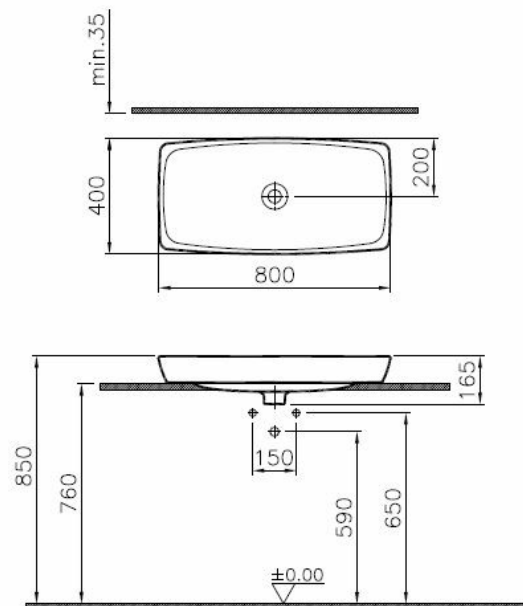

|                  |                               |
|------------------|-------------------------------|
| Name             | M-Line Undercounter Washbasin |
| Collection       | M-Line                        |
| Height           | 165                           |
| Width            | 795                           |
| Depth            | 400                           |
| Brand            | VitrA                         |
| Finish           | Hygiene                       |
| Colour           | White                         |
| Awards           | Good Design                   |
| Awards           | IF Design                     |
| Awards           | Plus X                        |
| Designer         | Noa                           |
| Tap Hole Options | No tap hole                   |
| Overflow Hole    | Without Overflow              |

Product Code: 5669B003-1083

## Description

VitrA reserves the right to make changes in products and technical details without prior notice.

All drawings contain the necessary measurements which are subject to standard tolerances. For exact measurements, in particular for customized installation scenarios, it can only be taken from the finished ceramic product.