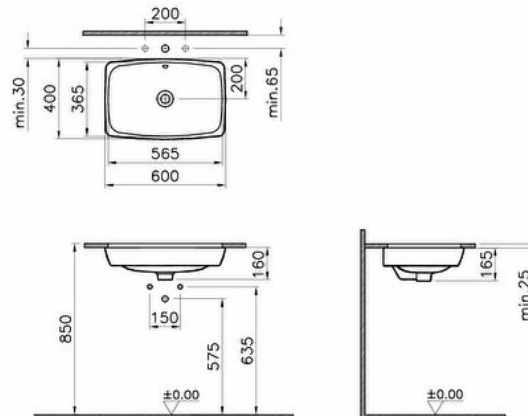

Name Metropole Counter Basin 60cm-White

Collection Metropole

Height (mm) 165

Width (mm) 600

Depth (mm) 400

Color White

Designer Noa

Tap Hole Options No tap hole

Awards Good Design, IF Design, Plus X

Brand VitrA

Finish Hygiene

Overflow Hole With Overflow

Product code: 5668B003-0012

Description

All drawings contain the necessary measurements which are subject to standard tolerances.

For exact measurements, in particular for customized installation scenarios, it can only be taken from the finished ceramic product.