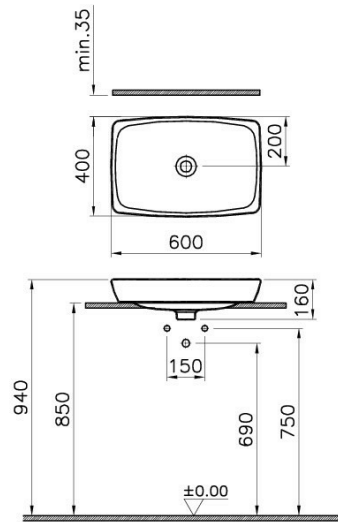

Name	M-Line Undercounter Washbasin
Collection	M-Line
Height	165
Width	600
Depth	400
Brand	VitrA
Finish	Hygiene
Syphon	Syphon Not Included
Tap Hole Options	No tap hole
Colour	White
Awards	Good Design
Awards	IF Design
Awards	Plus X
Designer	Noa
Overflow Hole	Without Overflow

Product Code: 5668B003-1083

## Description

VitrA reserves the right to make changes in products and technical details without prior notice.

All drawings contain the necessary measurements which are subject to standard tolerances. For exact measurements, in particular for customized installation scenarios, it can only be taken from the finished ceramic product.