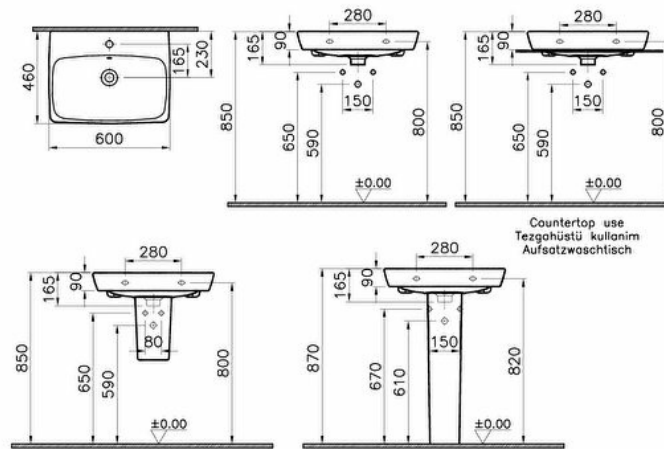

Name Metropole Washbasin 60cm-White

Collection Metropole

Height (mm) 165

Width (mm) 600

Depth (mm) 460

Color White

Designer Noa

Awards Good Design, IF Design, Plus X

Tap Hole Options Single Tap Hole

Brand VitrA

Finish Hygiene

Overflow Hole Without Overflow

Syphon Syphon Not Included

Product code: 5662B003-0937

Description

All drawings contain the necessary measurements which are subject to standard tolerances.

For exact measurements, in particular for customized installation scenarios, it can only be taken from the finished ceramic product.