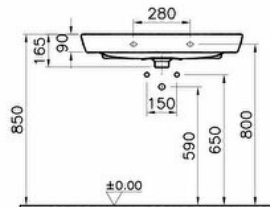

Name	Metropole Washbasin 80cm-White
Collection	Metropole
Height (mm)	165
Width (mm)	800
Depth (mm)	460
Color	White
Designer	Noa
Awards	Good Design, IF Design, Plus X
Tap Hole Options	Single Tap Hole
Brand	VitrA
Finish	Hygiene
Overflow Hole	Without Overflow

Product code: 5663B003-0041

Description

All drawings contain the necessary measurements which are subject to standard tolerances.

For exact measurements, in particular for customized installation scenarios, it can only be taken from the finished ceramic product.