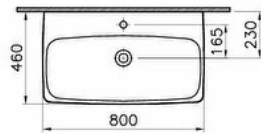

Name	Metropole Washbasin 80cm-White
Collection	Metropole
Height (mm)	165
Width (mm)	800
Depth (mm)	460
Color	White
Designer	Noa
Awards	Good Design, IF Design, Plus X
Tap Hole Options	Single Tap Hole
Brand	VitrA
Finish	Hygiene
Overflow Hole	Without Overflow

Product code: 5663B003-0041

Description

All drawings contain the necessary measurements which are subject to standard tolerances.

For exact measurements, in particular for customized installation scenarios, it can only be taken from the finished ceramic product.