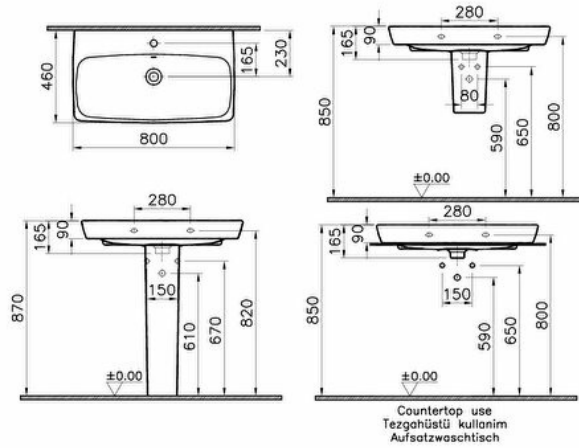

Name	Metropole Washbasin 80cm-White
Collection	Metropole
Height (mm)	165
Width (mm)	800
Depth (mm)	460
Color	White
Designer	Noa
Certificate	CE
Awards	Good Design, IF Design, Plus X
Tap Hole Options	Single Tap Hole
Brand	VitrA
Finish	Hygiene
Overflow Hole	With Overflow

Product code: 5663B003-0001

Description

All drawings contain the necessary measurements which are subject to standard tolerances.

For exact measurements, in particular for customized installation scenarios, it can only be taken from the finished ceramic product.