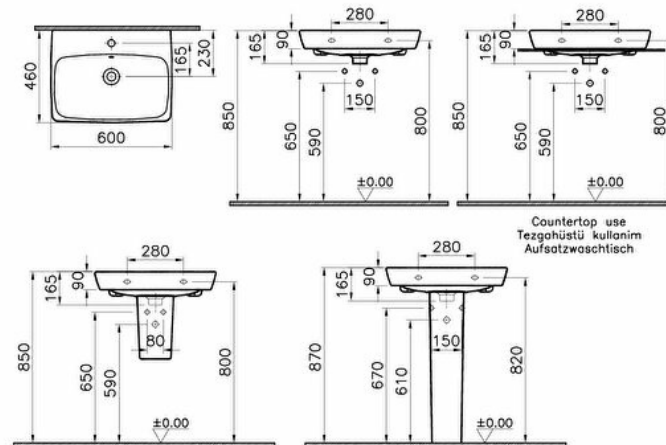

Name	Metropole Washbasin 60cm-White
Collection	Metropole
Height (mm)	165
Width (mm)	600
Depth (mm)	460
Color	White
Designer	Noa
Awards	Good Design, IF Design, Plus X
Tap Hole Options	Single Tap Hole
Brand	VitrA
Finish	Hygiene
Overflow Hole	With Overflow

Product code: 5662B003-0001

Description

All drawings contain the necessary measurements which are subject to standard tolerances.

For exact measurements, in particular for customized installation scenarios, it can only be taken from the finished ceramic product.