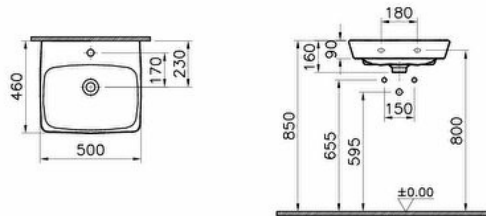

Name	Metropole Washbasin 50cm-White
Collection	Metropole
Height (mm)	165
Width (mm)	500
Depth (mm)	460
Color	White
Designer	Noa
Awards	Good Design, IF Design, Plus X
Tap Hole Options	Single Tap Hole
Brand	VitrA
Finish	Hygiene
Overflow Hole	Without Overflow

Product code: 5661B003-0041

Description

All drawings contain the necessary measurements which are subject to standard tolerances.

For exact measurements, in particular for customized installation scenarios, it can only be taken from the finished ceramic product.