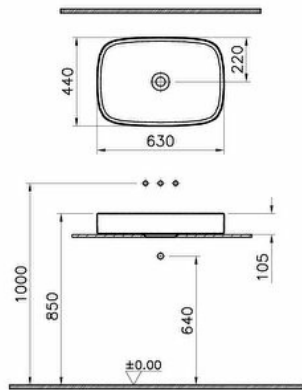

Name Memoria TV Countertop basin 63 cm

Collection Memoria Infinit

Color White

Guarantee 2 year

Brand VitrA

Finish Mineral Casting

Assembly Not available

Designer VitrA Design Team

Include basin code

Product code: M58000003000

Description

All drawings contain the necessary measurements which are subject to standard tolerances.

For exact measurements, in particular for customized installation scenarios, it can only be taken from the finished ceramic product.