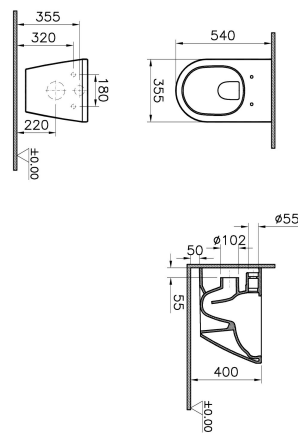

Name	Integra Wall-Hung WC
Collection	Integra
Colour	White
Designer	VitrA Design Team
Size	54 cm
Bidet pipe access	Without Bidet Function

Product Code: 7062B003-0075

Description

Without Bidet Function, 54cm, White

VitrA reserves the right to make changes in products and technical details without prior notice.

All drawings contain the necessary measurements which are subject to standard tolerances. For exact measurements, in particular for customized installation scenarios, it can only be taken from the finished ceramic product.