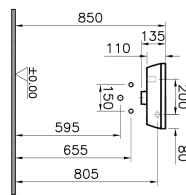

Name	Integra Standard Washbasin
Collection	Integra
Color	White
Designer	VitrA Design Team
Size	37
Tap Hole Options	1 Tap Hole
Overflow Hole	Yes
Certificate	EPD
Segments	Middle-lower

Product Code: 7091L003-0029

Description

With Tap Hole, With Overflow Hole, 37 cm, White

VitrA reserves the right to make changes in products and technical details without prior notice.

All drawings contain the necessary measurements which are subject to standard tolerances. For exact measurements, in particular for customized installation scenarios, it can only be taken from the finished ceramic product.