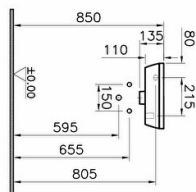

Name Integra Comp. Washbasin 37cm-White

Collection Integra
Height (mm) 135
Width (mm) 370
Depth (mm) 220
Color White
Designer VitrA Design Team
Tap Hole Options Single Tap Hole - Left
Brand VitrA
Finish Standard
Overflow Hole With Overflow

Product code: 7090L003-0028

Description

All drawings contain the necessary measurements which are subject to standard tolerances.

For exact measurements, in particular for customized installation scenarios, it can only be taken from the finished ceramic product.