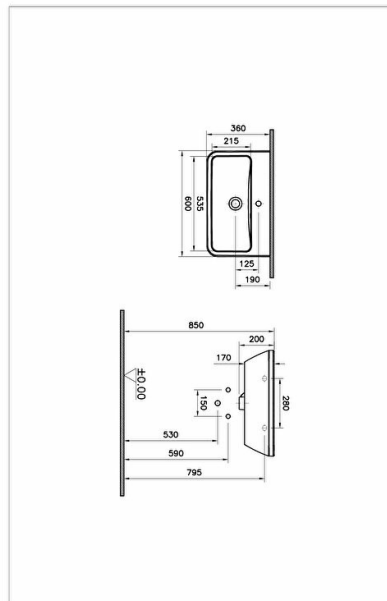

Name Integra Compact Washbasin 60cm-White

Collection	Integra
Height (mm)	200
Width (mm)	600
Depth (mm)	360
Color	White
Designer	VitrA Design Team
Tap Hole Options	Single Tap Hole
Brand	VitrA
Finish	Hygiene
Overflow Hole	With Overflow
Certificate	CE

Product code: 7088L003-0001

Description

All drawings contain the necessary measurements which are subject to standard tolerances.

For exact measurements, in particular for customized installation scenarios, it can only be taken from the finished ceramic product.