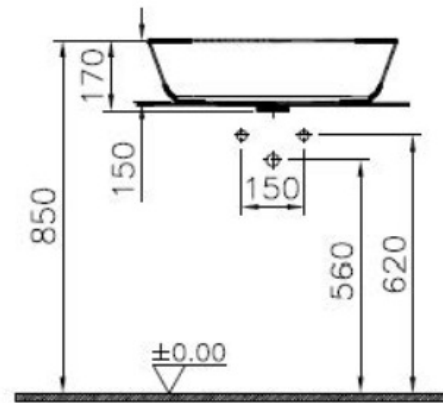

# VitrA

Description "Geo Soft-Square Bowl 60 cm, soft-square bowl, without tap hole, with overflow hole"

Code 7425B003-0012  
Tap Hole Option Without Tap Hole  
Shape Rectangular  
Countertop Usage Suitable  
Overflow Hole With Hole  
Dimensions 60  
Colour White

Countertop use  
Tezgahüstü kullanım  
Aufsatzwaschtisch