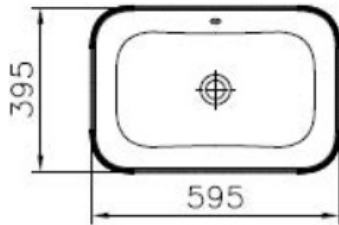

# VitrA

Description "Geo Soft-Square Bowl 60 cm, soft-square bowl, without tap hole, with overflow hole"

Code 7425B003-0012  
Tap Hole Option Without Tap Hole  
Shape Rectangular  
Countertop Usage Suitable  
Overflow Hole With Hole  
Dimensions 60  
Colour White

Countertop use  
Tezgahüstü kullanım  
Aufsatzwaschtisch