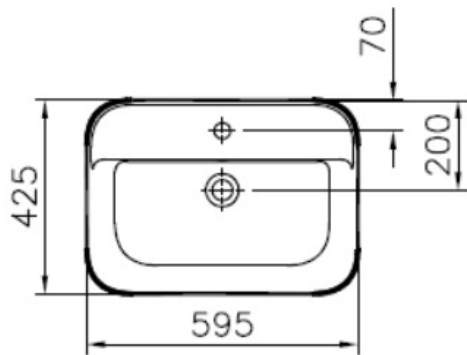

VitrA

Description "Geo Soft-Square Bowl 60 cm, soft-square bowl, with tap hole, with overflow hole"

Code 7426B003-0001
Tap Hole Option One Tap Hole
Shape Rectangular
Countertop Usage Suitable
Overflow Hole With Hole
Dimensions 60
Colour White

Countertop use
Tezgahüstü kullanım
Aufsatzwaschtisch