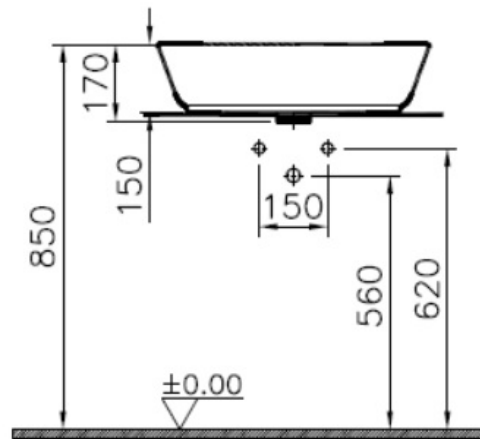

VitrA

Description "Geo Soft-Square Bowl 60 cm, soft-square bowl, with tap hole, with overflow hole"

Code 7426B003-0001
Tap Hole Option One Tap Hole
Shape Rectangular
Countertop Usage Suitable
Overflow Hole With Hole
Dimensions 60
Colour White

Countertop use
Tezgahüstü kullanım
Aufsatzwaschtisch