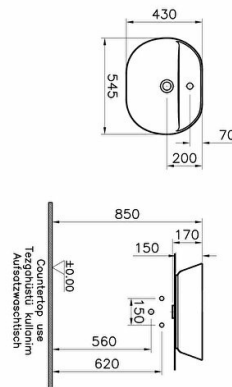

Name **Geo Washbasin 55cm-White**

Collection **Geo**

Height (mm) **170**

Width (mm) **545**

Depth (mm) **430**

Color **White**

Designer **Pentagon**

Tap Hole Options **Single Tap Hole**

Brand **VitrA**

Finish **Standard**

Overflow Hole **Without Overflow**

Syphon **Syphon Not Included**

Product code: 7428B003-0041

Description

All drawings contain the necessary measurements which are subject to standard tolerances.

For exact measurements, in particular for customized installation scenarios, it can only be taken from the finished ceramic product.