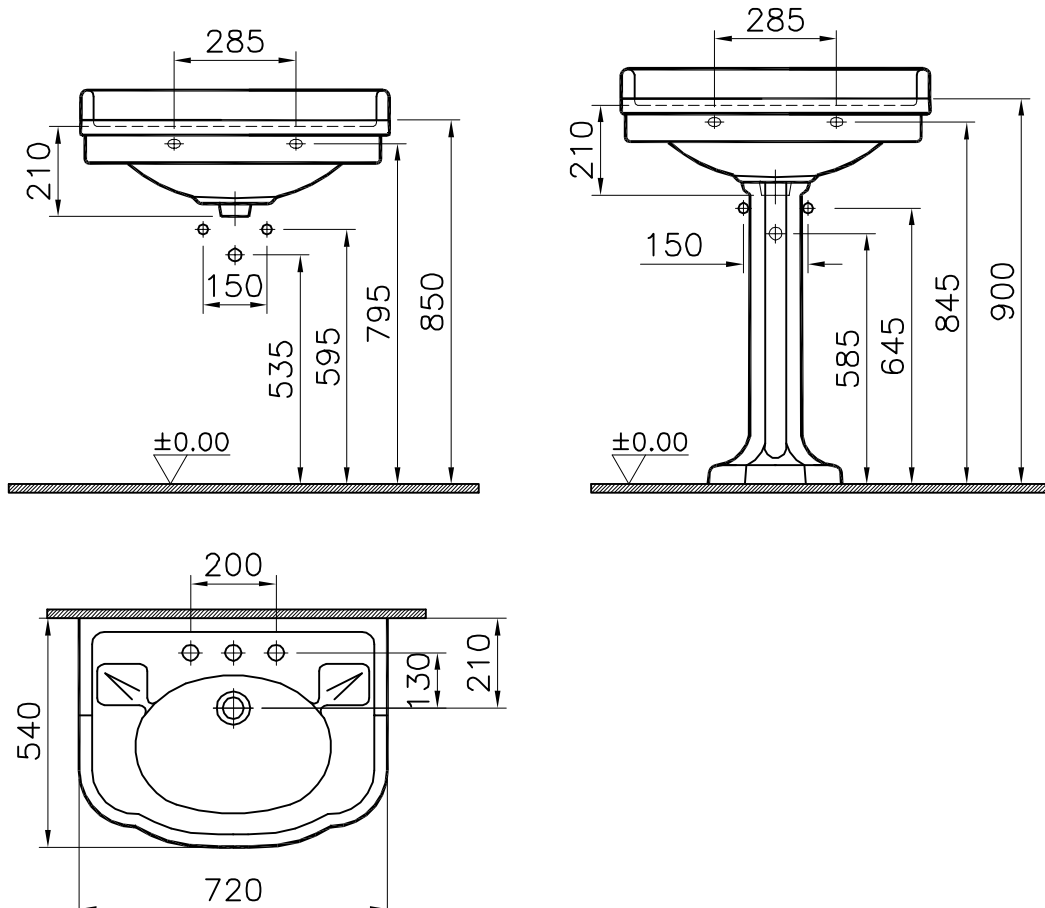

Description	: Washbasin, 72 cm
Code	: 6055B003-0001
Color	: White
Compatible Products	: 4371 Console leg
Material	: Vitreous China
Tap Hole Options	: With Tap Hole, With Overflow Hole
Weight (kg)	: 28,1