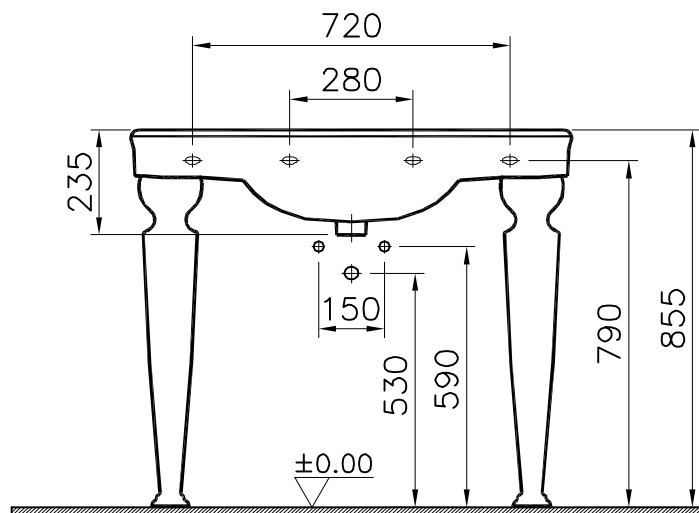

Description : Vanity basin, 100 cm

Code : 6209B003-0001

Color : White

Compatible Products : 6210 Console leg

Material : Fine Fire Clay

Tap Hole Options : With Tap Hole, With Overflow Hole

Weight (kg) : 36,0