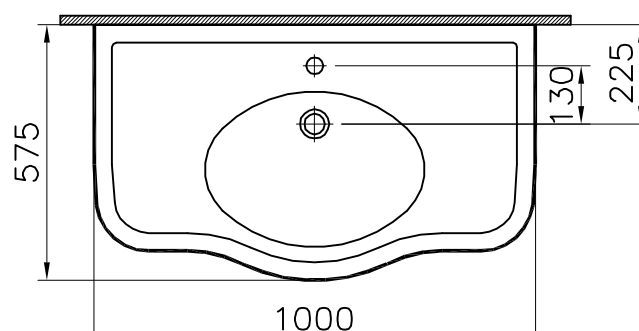

Description : Vanity basin, 100 cm

Code : 6209B003-0001

Color : White

Compatible Products : 6210 Console leg

Material : Fine Fire Clay

Tap Hole Options : With Tap Hole, With Overflow Hole

Weight (kg) : 36,0